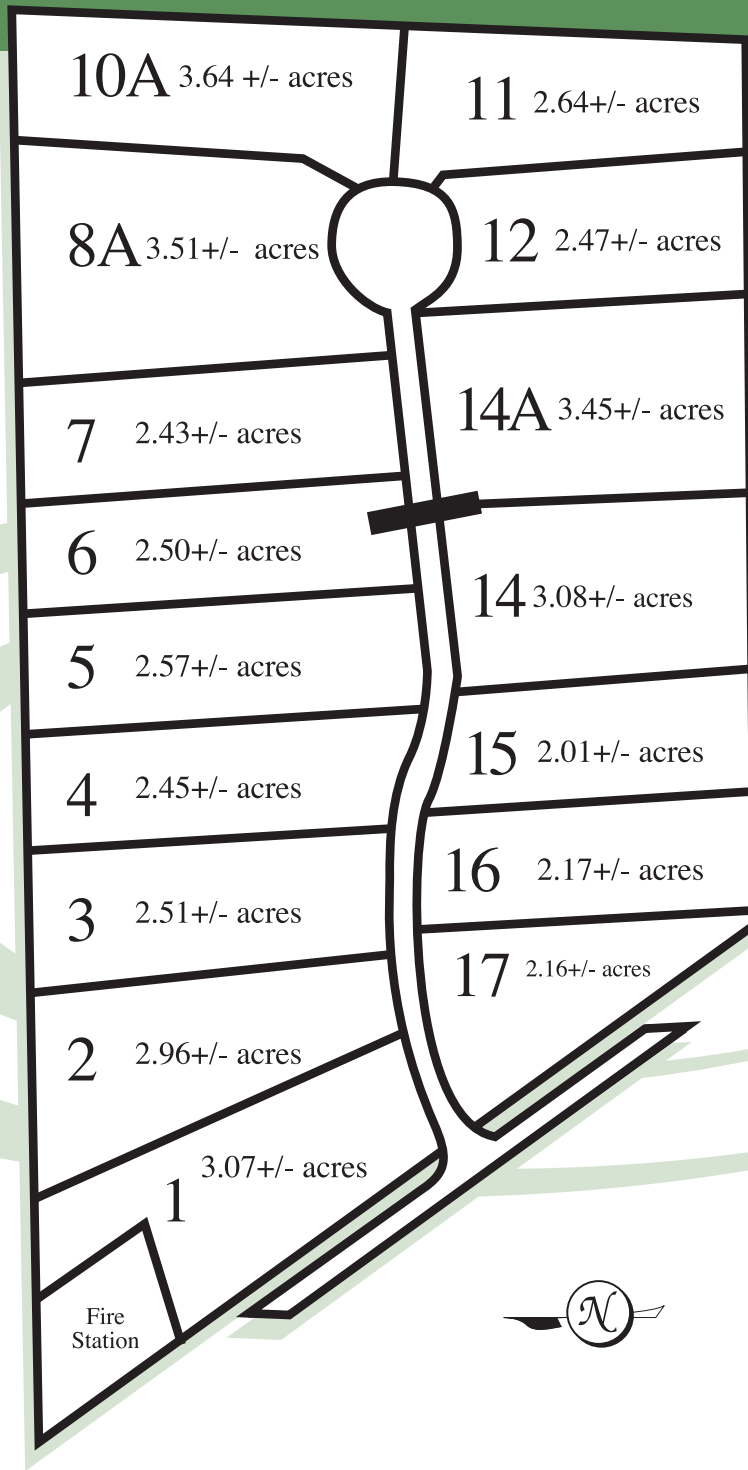

17 PRIVATE ESTATE TRACTS

FOR AN APPOINTMENT OR MORE  
INFORMATION CALL STRONG REALTY

OFFICE: 205-995-6369

MCDONALD STRONG: 205-612-2848

ERNEST LEE: 205-567-5500

CARRIAGE CREEK